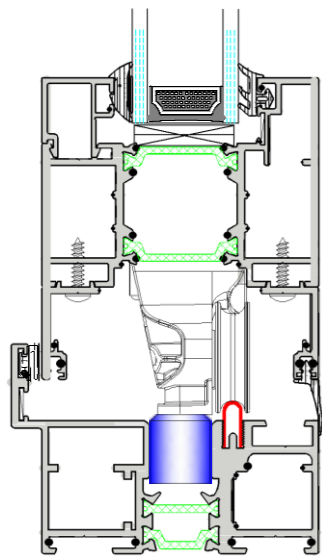

Specification at a glance

- 120kg per door leaf – providing for the largest openings
- Panels of up to 3000mm high and up to 1200mm wide, without having to upgrade rolling hardware
- Above ground bottom rollers
- Engineering grade running rollers for a smooth and silky opening and closing operation
- Thermal properties of down to 1.4 U W/m2K
- Sightline 120mm or 133mm for maximum vision
- PAS 24 Security rated - Tested to BS6375 Part 1 : 2009

Standard Threshold Detail

Head Detail

Technical Detail

Intermediate Detail
Integrated Lock

Outer Frame Detail with
Adjustable Jamb

Table of dimensions

Frame width	73mm
Frame depth	81mm inside to outside
Mullion sight line	120mm or 133mm
Glass possibilities	28mm, 32mm, 35mm, 44mm, double & triple glazed units
Max overall height	3000mm
Max overall width	16.8m