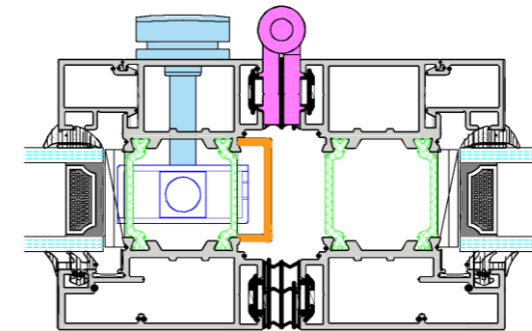

Specification at a glance

- 120kg per door leaf – providing for the largest openings
- Panels of up to 3000mm high and up to 1200mm wide, without having to upgrade rolling hardware
- Above ground bottom rollers
- Engineering grade running rollers for a smooth and silky opening and closing operation
- Thermal properties of down to 1.4 U W/m2K
- Sightline 120mm or 133mm for maximum vision
- PAS 24 Security rated - Tested to BS6375 Part 1 : 2009

Standard Threshold Detail

Head Detail

Technical Detail

Intermediate Detail
Integrated Lock

Outer Frame Detail with
Adjustable Jamb

Table of dimensions

Frame width	73mm
Frame depth	81mm inside to outside
Mullion sight line	120mm or 133mm
Glass possibilities	28mm, 32mm, 35mm, 44mm, double & triple glazed units
Max overall height	3000mm
Max overall width	16.8m