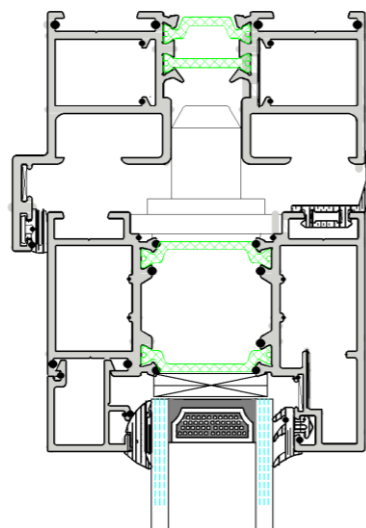

Specification at a glance

- 120kg per door leaf – providing for the largest openings
- Panels of up to 3000mm high and up to 1200mm wide, without having to upgrade rolling hardware
- Above ground bottom rollers
- Engineering grade running rollers for a smooth and silky opening and closing operation
- Thermal properties of down to 1.4 U W/m2K
- Sightline 120mm or 133mm for maximum vision
- PAS 24 Security rated - Tested to BS6375 Part 1 : 2009

Standard Threshold Detail

Head Detail

Technical Detail

Intermediate Detail
Integrated Lock

Outer Frame Detail with
Adjustable Jamb

Table of dimensions

Frame width	73mm
Frame depth	81mm inside to outside
Mullion sight line	120mm or 133mm
Glass possibilities	28mm, 32mm, 35mm, 44mm, double & triple glazed units
Max overall height	3000mm
Max overall width	16.8m