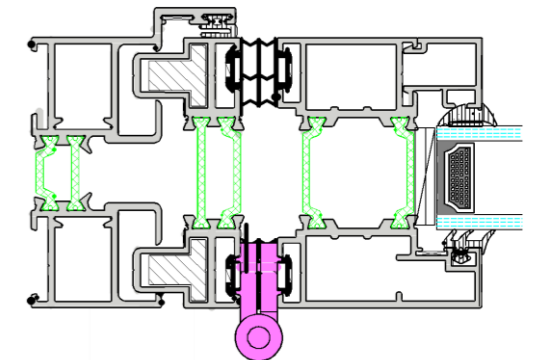

Specification at a glance

- 120kg per door leaf – providing for the largest openings
- Panels of up to 3000mm high and up to 1200mm wide, without having to upgrade rolling hardware
- Above ground bottom rollers
- Engineering grade running rollers for a smooth and silky opening and closing operation
- Thermal properties of down to 1.4 U W/m2K
- Sightline 120mm or 133mm for maximum vision
- PAS 24 Security rated - Tested to BS6375 Part 1 : 2009

Standard Threshold Detail

Head Detail

Technical Detail

Intermediate Detail
Integrated Lock

Outer Frame Detail with
Adjustable Jamb

Table of dimensions

Frame width	73mm
Frame depth	81mm inside to outside
Mullion sight line	120mm or 133mm
Glass possibilities	28mm, 32mm, 35mm, 44mm, double & triple glazed units
Max overall height	3000mm
Max overall width	16.8m