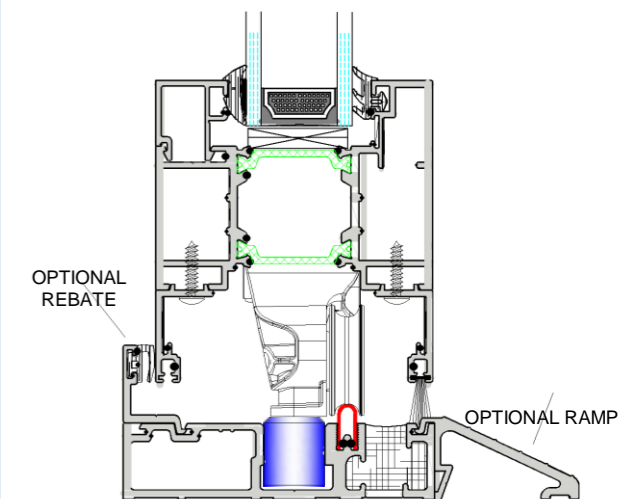

Standard Threshold Detail

Head Detail

Technical Detail

Intermediate Detail
Integrated Lock

Outer Frame Detail with
Adjustable Jamb

Table of dimensions

Frame width	73mm
Frame depth	81mm inside to outside
Mullion sight line	120mm or 133mm
Glass possibilities	28mm, 32mm, 35mm, 44mm, double & triple glazed units
Max overall height	3000mm
Max overall width	16.8m

Low Threshold Detail

Door leaf configuration

BF73 is available in up to 7 leaves each way (14 total)

to allow for the largest possible openings. To suit the specific application, the door leaves are able to open either from the left or right of the opening, either opening towards the inside of the property or to the outside – the choice is yours.